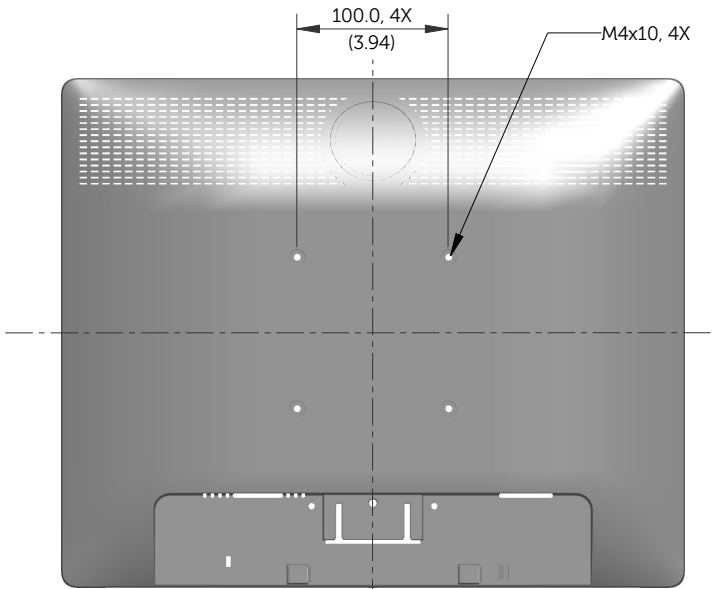

E1913S Outline Dimensions

Norminal Dimensions
Unit:mm(inch)

Back view of Monitor without stand

E1913 Outline Dimensions

Nominal Dimensions
Unit: mm (inch)

Back view of Monitor without stand