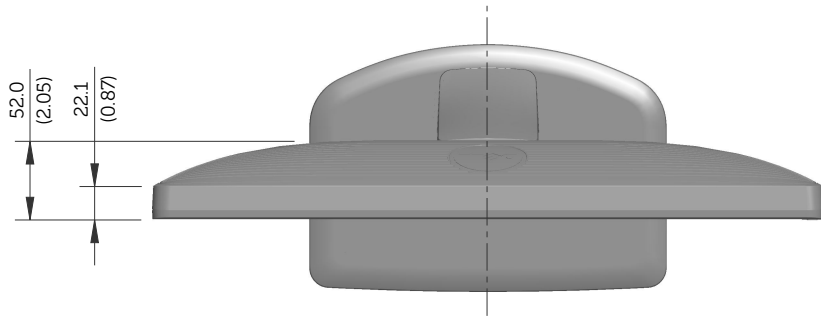

E1913S Outline Dimensions

Norminal Dimensions
Unit:mm(inch)

Back view of Monitor without stand

E1913 Outline Dimensions

Nominal Dimensions
Unit: mm (inch)

Back view of Monitor without stand