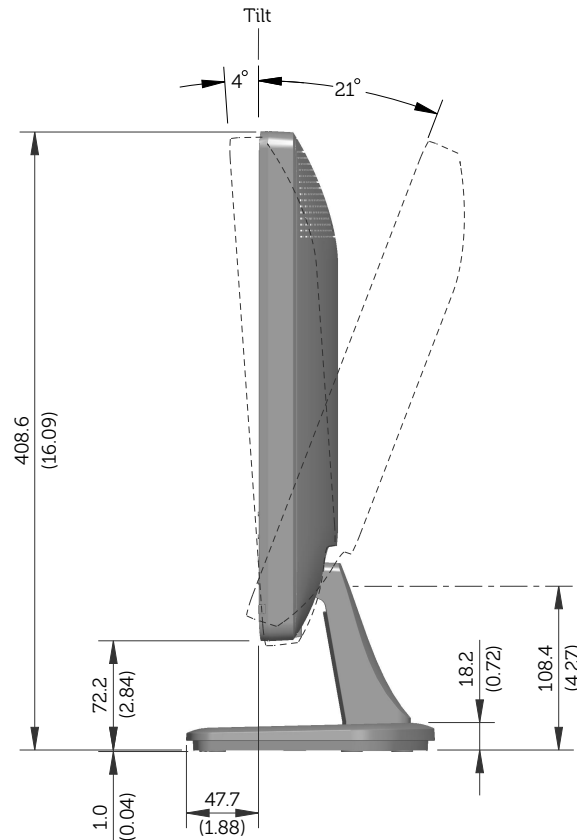

E1913S Outline Dimensions

Norminal Dimensions
Unit:mm(inch)

Back view of Monitor without stand

E1913 Outline Dimensions

Nominal Dimensions
Unit: mm (inch)

Back view of Monitor without stand